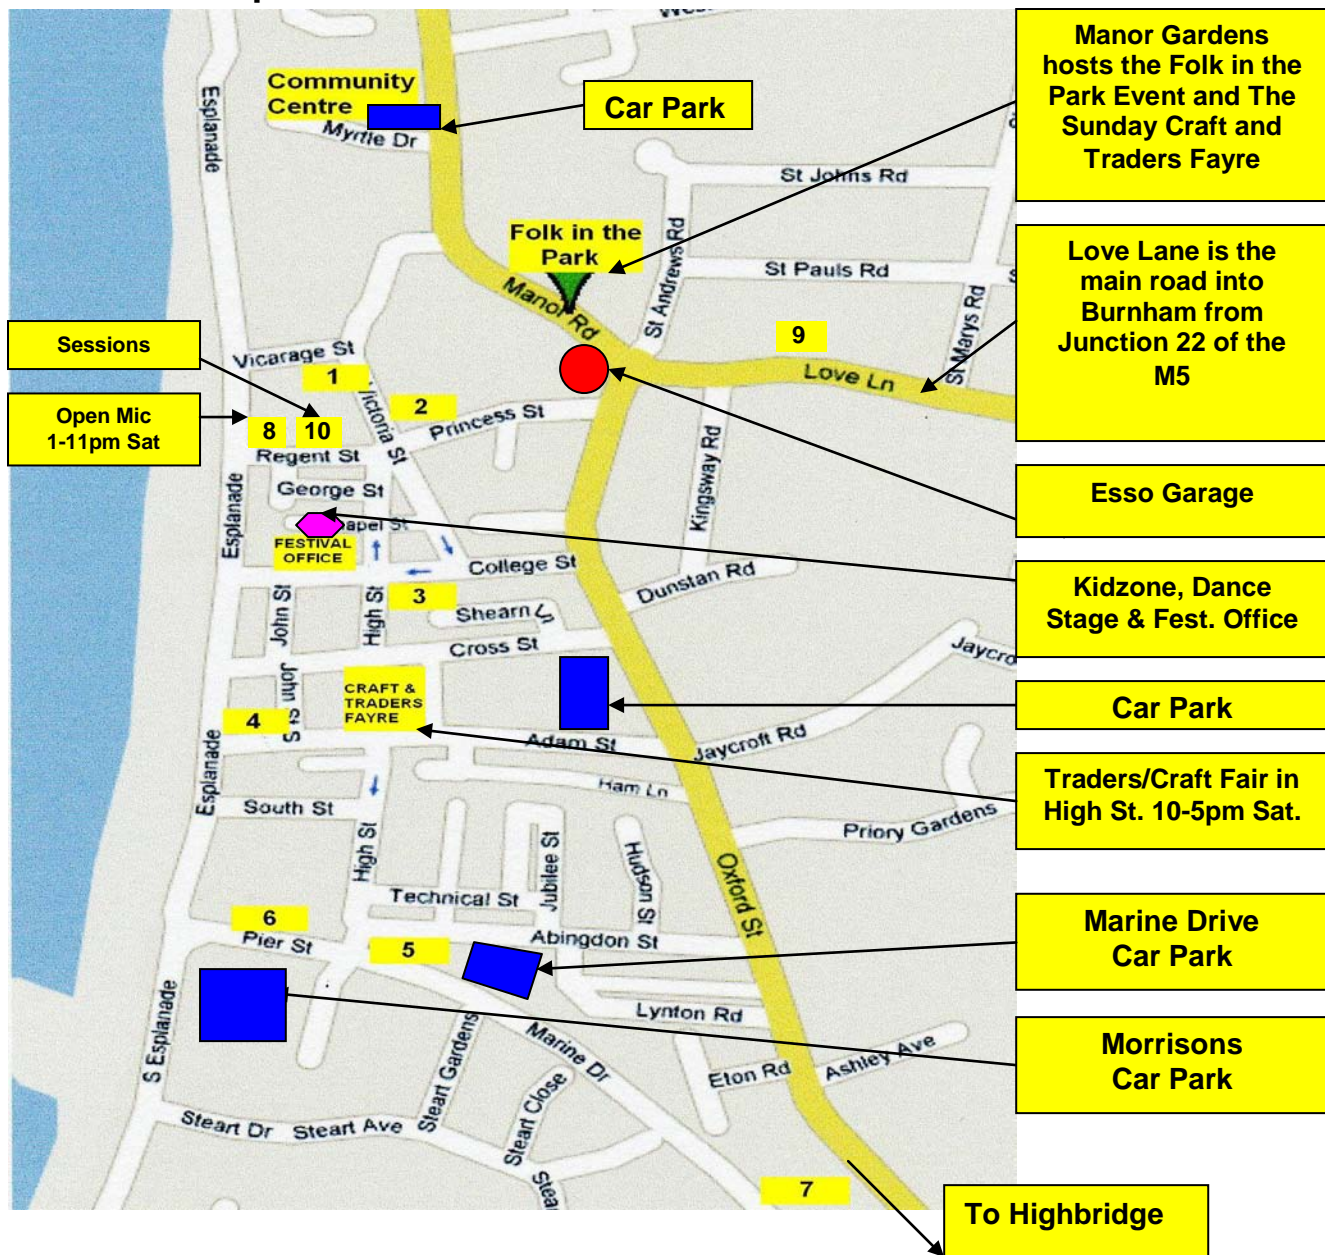

Map of Burnham-on-Sea Folkfest Locations 2009

Venues: (It's fun to try and get around them all)

- 1** Ritz Social Club, **2** Victoria Inn, **3** Railway Inn,
4 Chaplins, **5** Somerset & Dorset, **6** Old Pier Tavern **7** Lighthouse Inn.
8 Royal Clarence Hotel (Open Mic 2pm – 11pm) **9** Dunstan House Inn
10 Burnham Institute

Postcode for your Sat Nav is TA8 1AR for the Festival Office